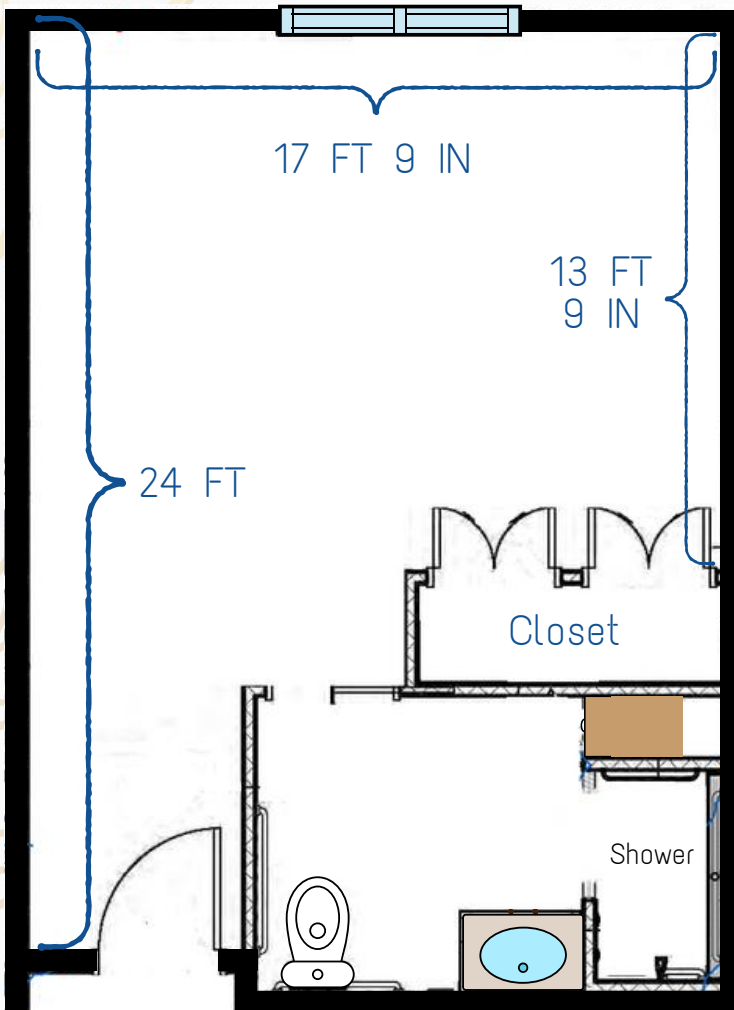

## Suite 408

### Features

- 6 ft Window
- Blackout Curtains
- Ceiling Fan
- Air Temp Control
- Luxury Walk-In Shower
- Pocket Bathroom Door
- Cable / Internet Included

Starting at \$11,150 per month