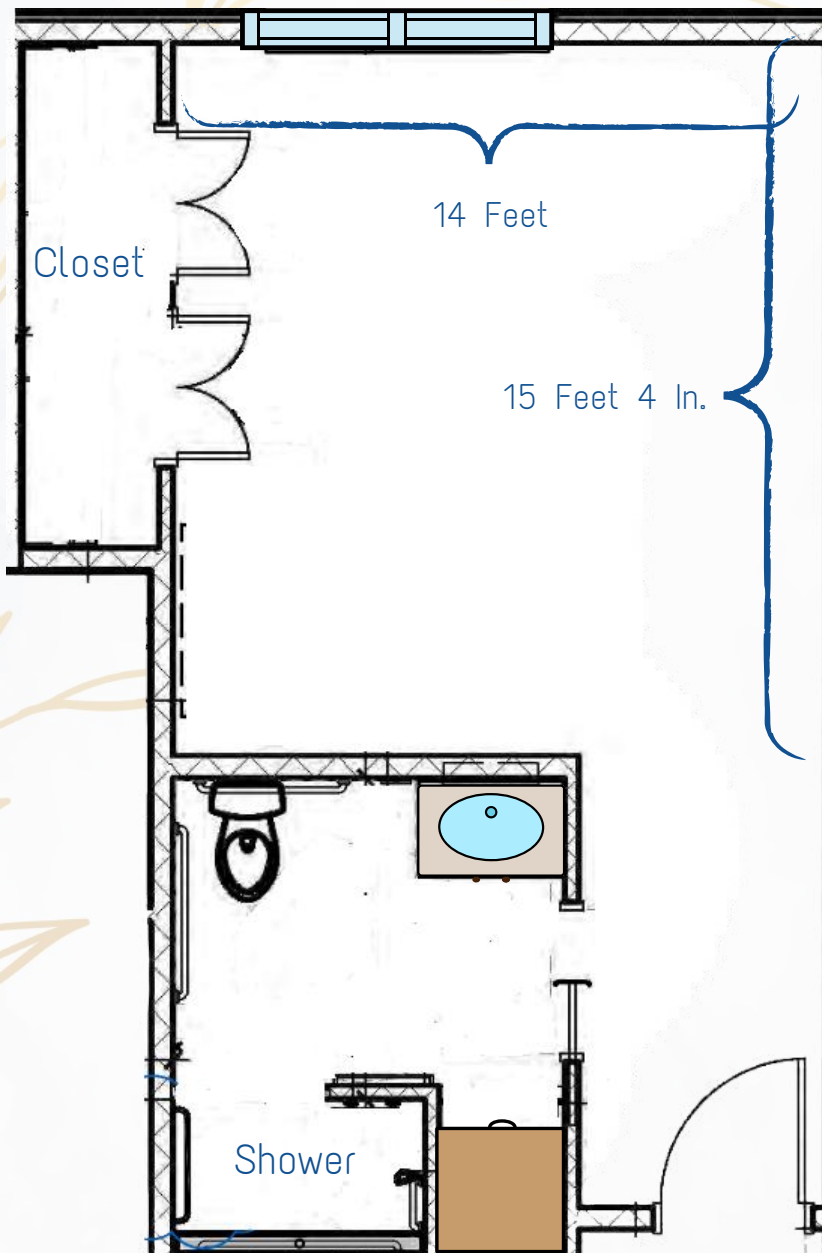

Teresa's House

Assisted Living | Memory Care

Suite 406

Features

- 6 ft Window
- Blackout Curtains
- Air Temp Control
- Deluxe Walk-In Shower
- Cable / Internet Included
- Ceiling Fan

Starting at \$10,550 per month