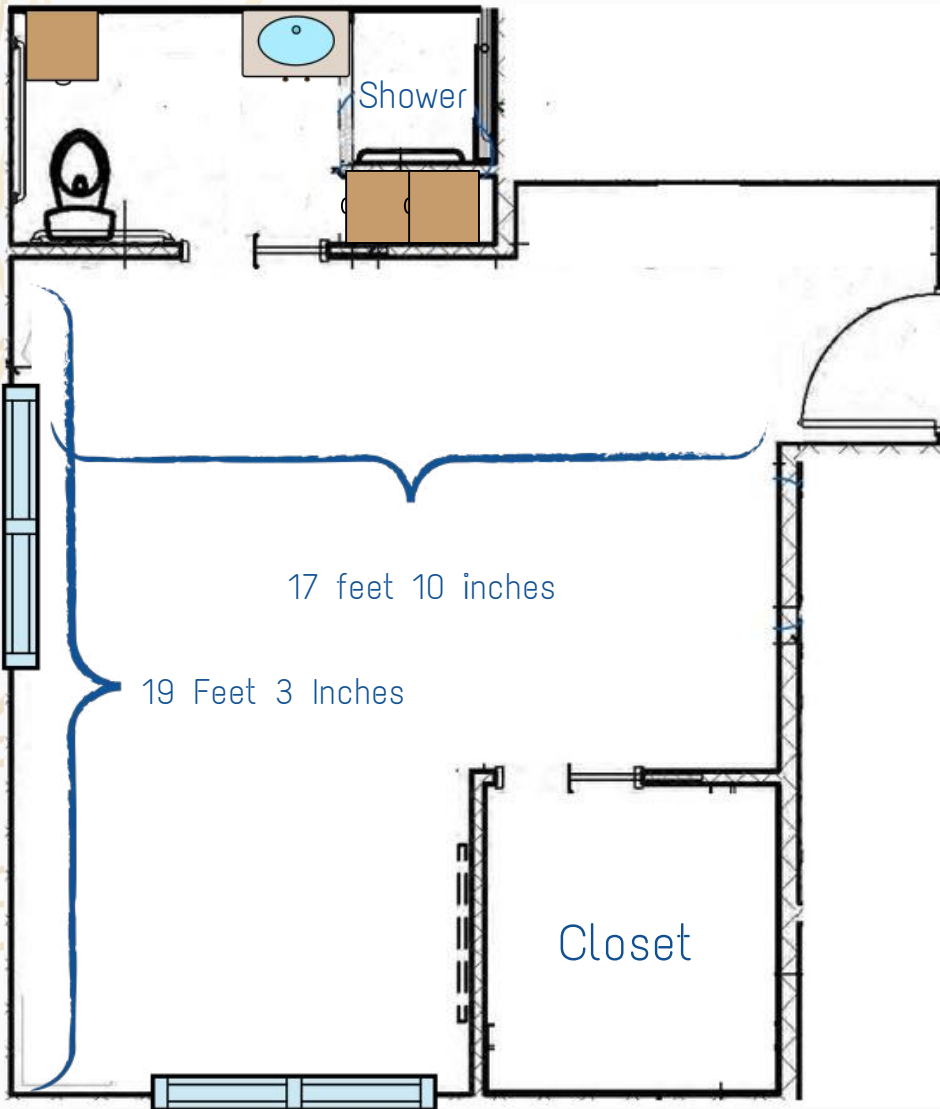

Teresa's House

Assisted Living | Memory Care

Suite 404

Features

- two 6 ft Windows
- View of Garden Beds
- Blackout Curtains
- Air Temp Control
- Deluxe Walk-In Shower
- Cable / Internet Included
- Ceiling Fan