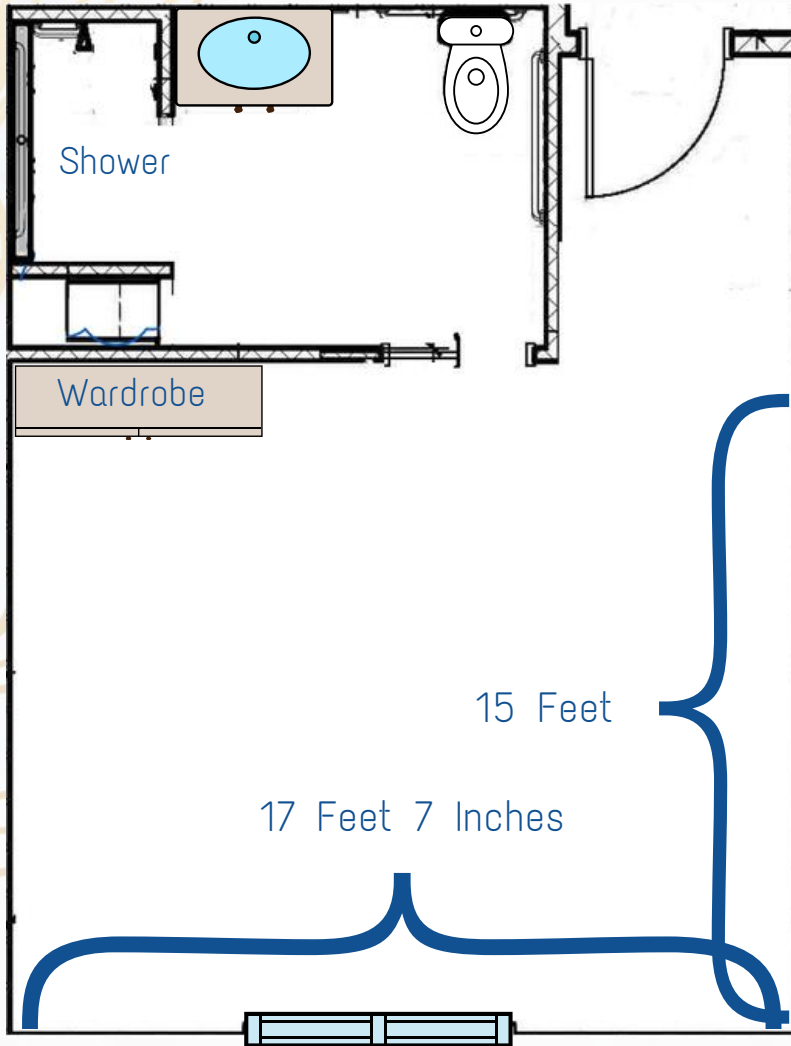

## Suite 215

### Features

- 6 ft Window
- Blackout Curtains
- Air Temp Control
- Deluxe Walk-In Shower
- Cable / Internet Included
- Ceiling Fan

Starting at \$12,200 per month