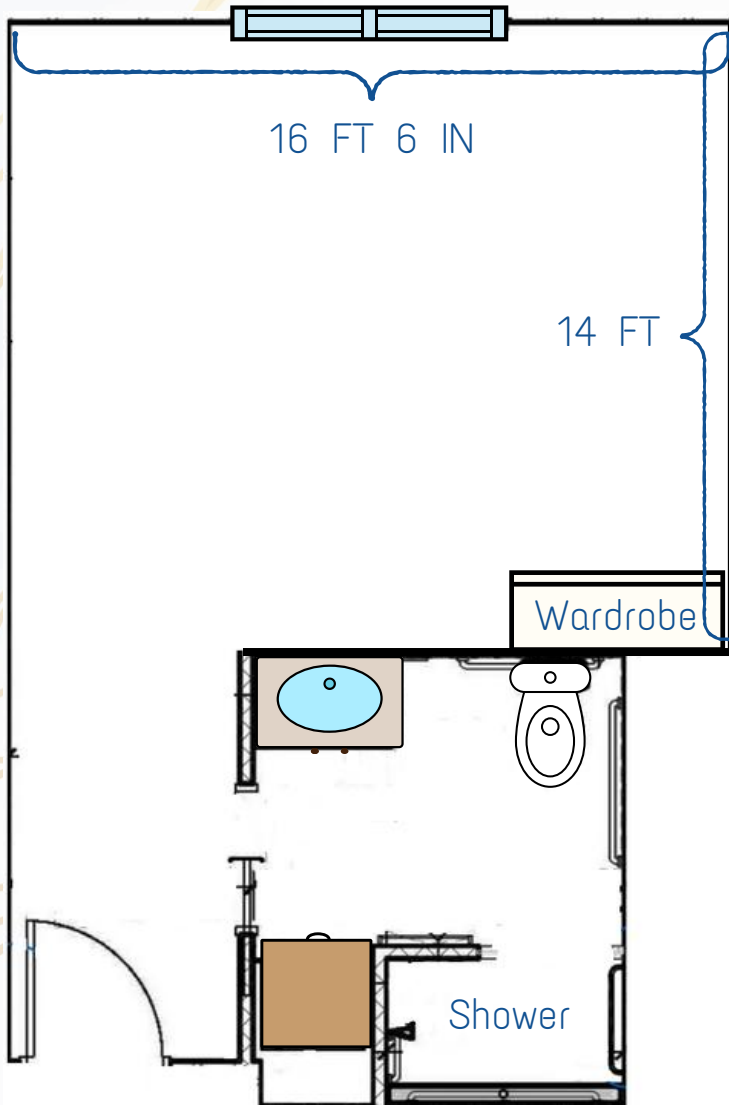

Teresa's House

Assisted Living | Memory Care

Suite 211

Features

- 6 ft Window
- Blackout Curtains
- Ceiling Fan
- Air Temp Control
- Luxury Walk-In Shower
- Pocket Bathroom Door
- Cable / Internet Included