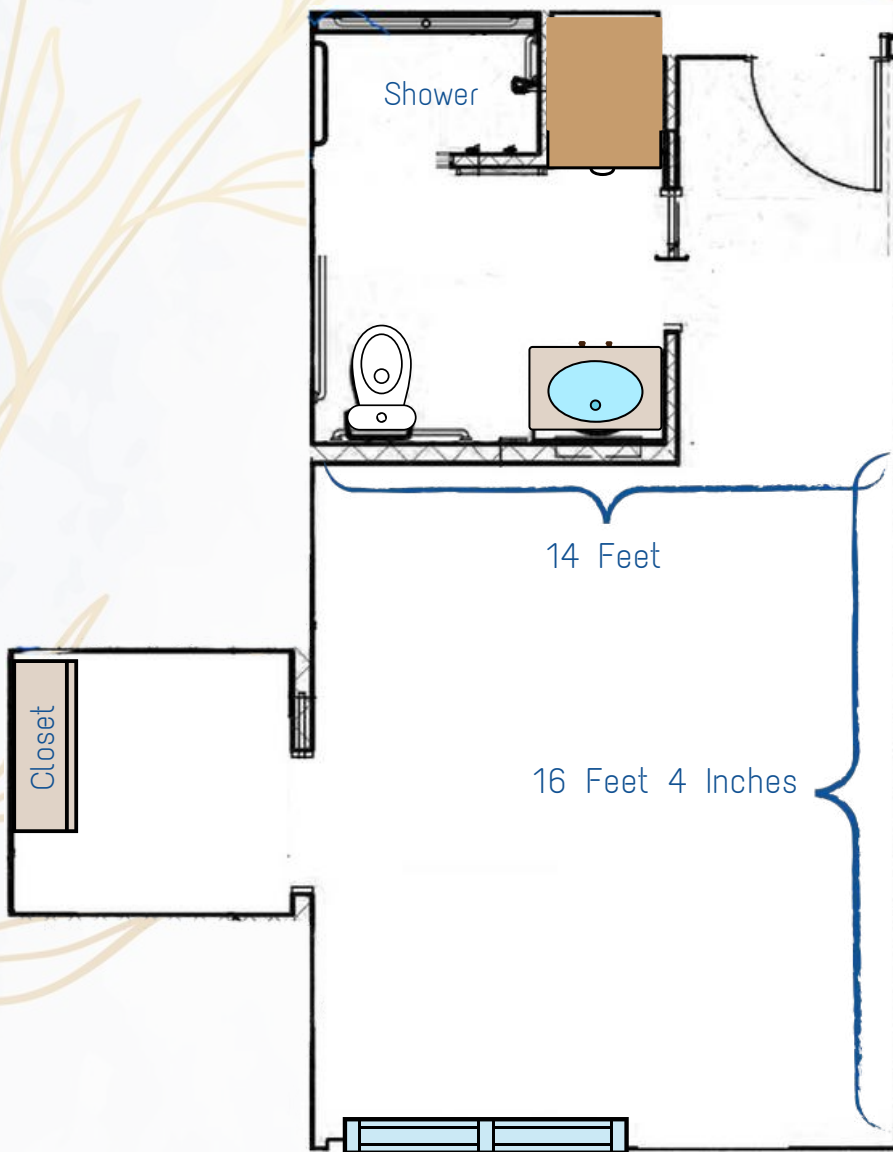

## Suite 203

### Features

- 6 ft Window
- Blackout Curtains
- Air Temp Control
- Deluxe Walk-In Shower
- Cable / Internet Included
- Ceiling Fan

Starting at \$12,400 per month