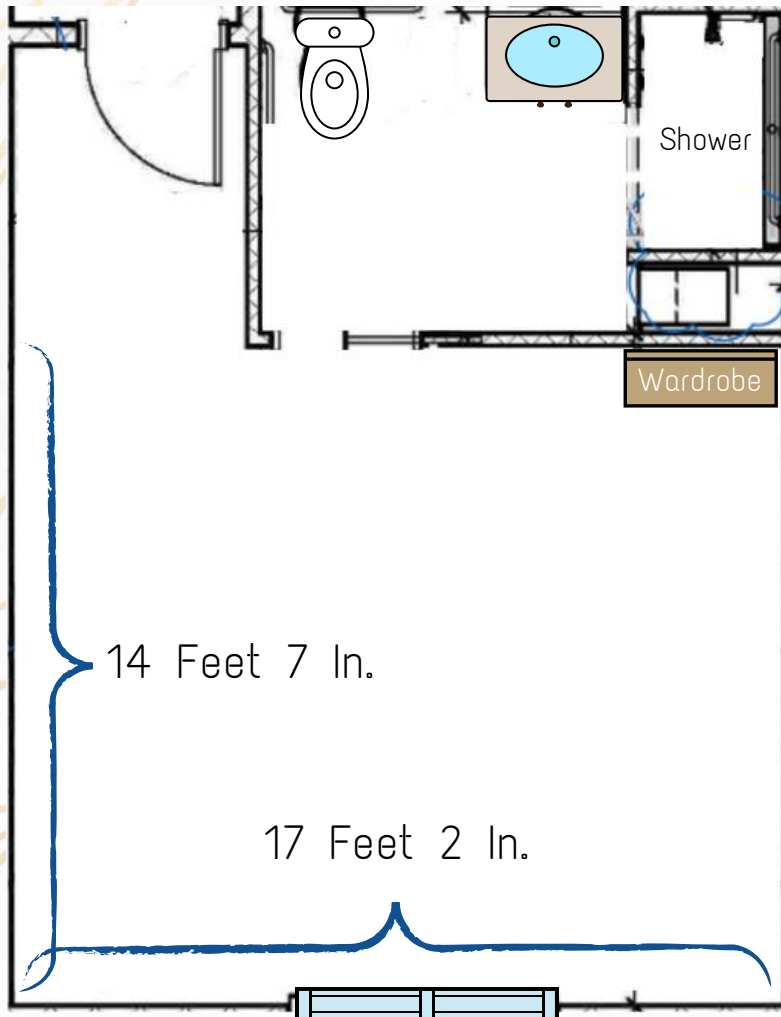

## Suite 201

### Features

- 6 ft Window
- Blackout Curtains
- Air Temp Control
- Deluxe Walk-In shower
- Proximity to Dining
- Ceiling Fans
- Cable & Internet Incl.

Starting at \$12,600 per month