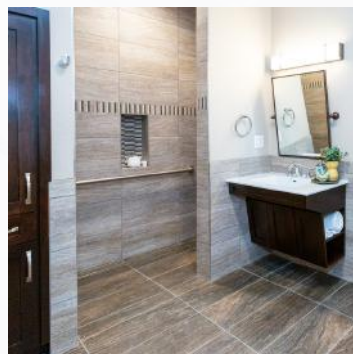

### Features

- 6 ft Window
- Blackout Curtains
- Air Temp Control
- Deluxe Walk-In shower
- Proximity to Dining
- Ceiling Fans
- Cable & Internet Incl.

Starting at \$12,600 per month