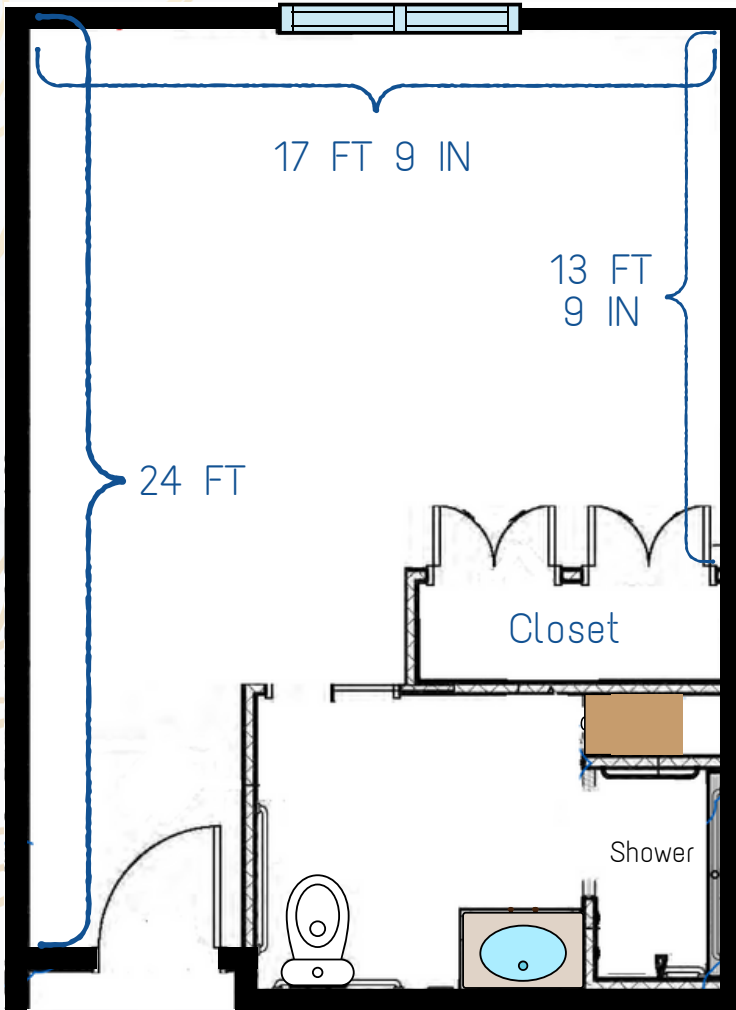

Teresa's House

Assisted Living | Memory Care

Suite 108

Features

- 6 ft Window
- Blackout Curtains
- Ceiling Fan
- Air Temp Control
- Luxury Walk-In Shower
- Pocket Bathroom Door
- Cable / Internet Included