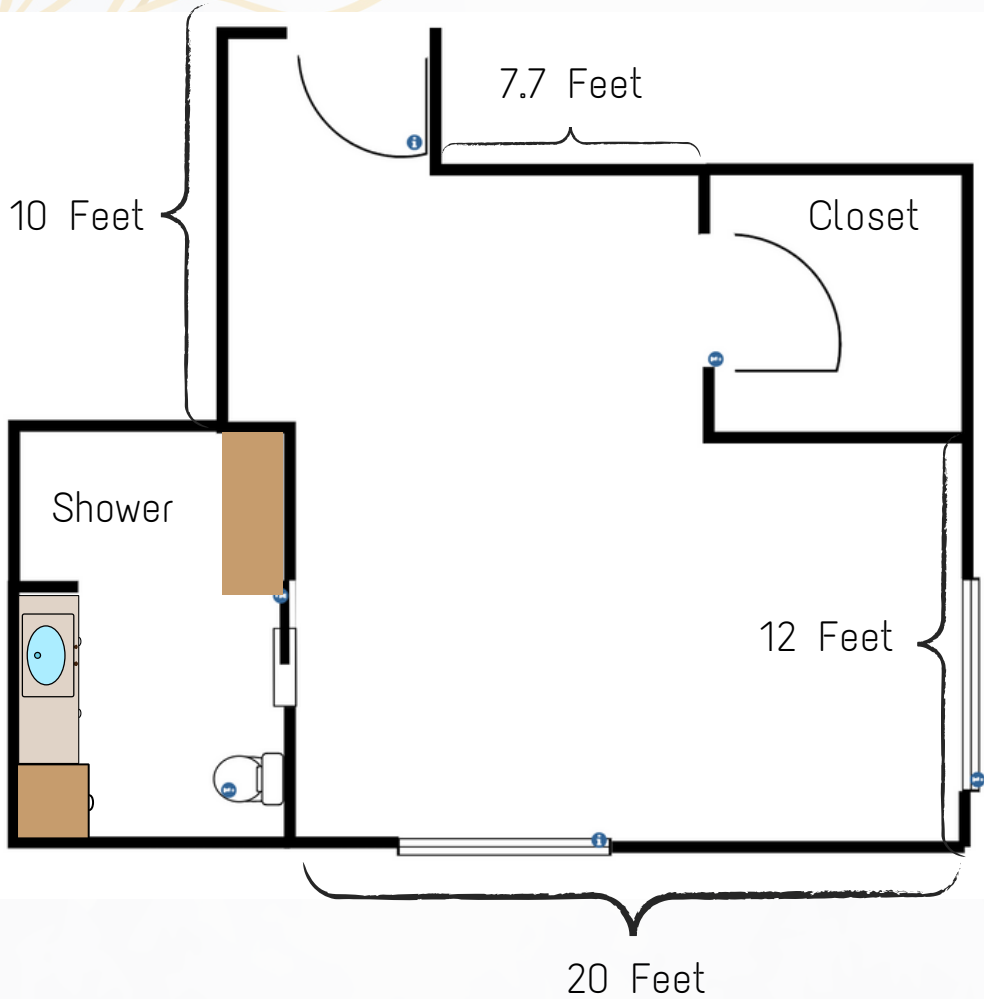

Suite 104

Features

- 6 ft Windows
- Blackout Curtains
- Air Temp Control
- Deluxe Walk-In Closet
- Large Vanity
- Walk-In Showers
- Scenic Views of Horse Stables

Starting at \$12,400 per month